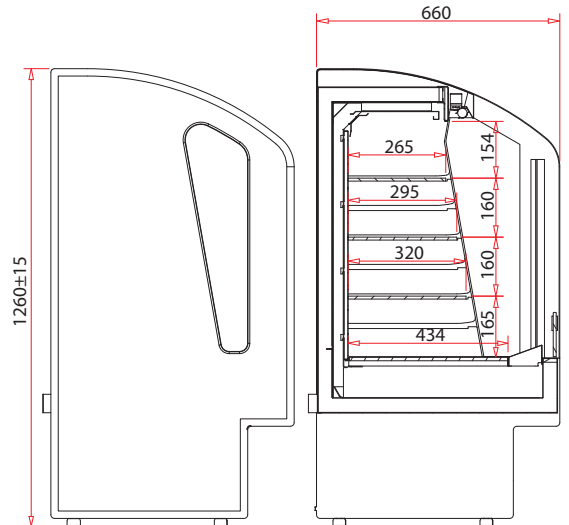

Wall Cabinets - I-Max

I-Max*

Technical parameters:

Model	Dimension (ext.) H x W x D [mm]	Display surface [m ²]	Shelves with low base	Power Consumption [kWh/24h]	Weight [kg]
I-Max	1260 x 600 x 660	0,70	4	6,10	75

* - Picture above presents unit with either some or all available extras. Please note that the look of basic version of cabinet, or one of your choice, may vary from presented.

Wall Cabinets - I-Max

I-Max*