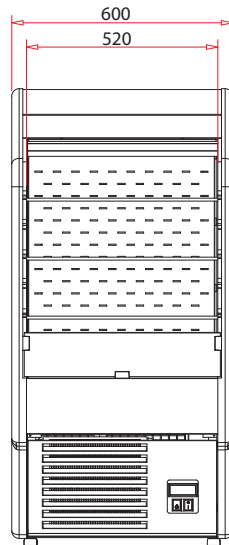

Wall Cabinets - I-Max

I-Max*

Technical parameters:

Model	Dimension (ext.) H x W x D [mm]	Display surface [m ²]	Shelves with low base	Power Consumption [kWh/24h]	Weight [kg]
I-Max	1260 x 600 x 660	0,70	4	6,10	75

* - Picture above presents unit with either some or all available extras. Please note that the look of basic version of cabinet, or one of your choice, may vary from presented.

Wall Cabinets - I-Max

I-Max*